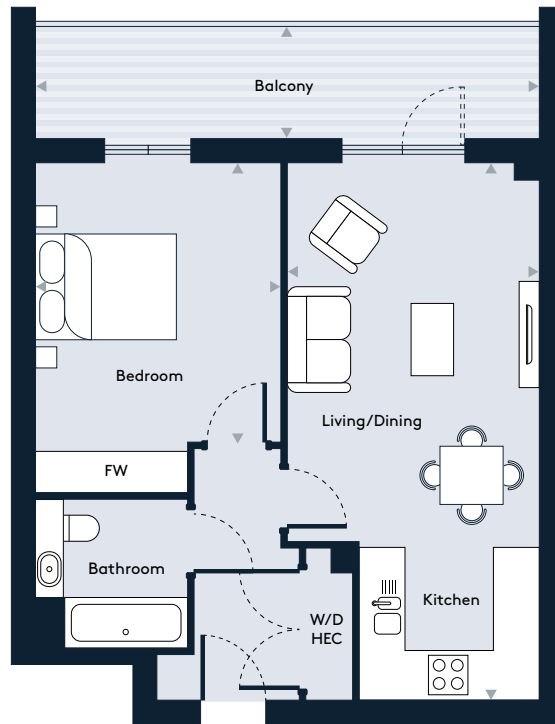

Apartment 9, Floor 2

1 Bedroom apartment

Walthamstow Gateway

A new destination by Solum

Key

W/D	Washer/Dryer	HEC	Heating/Electrical Components
FW	Fitted Wardrobe		

Dimensions

Room	mm	ft
Living / Dining / Kitchen	3612 x 7544	11'10" x 24'9"
Bedroom	3397 x 3938	11'1" x 12'11"
Balcony	7050 x 1396	23'1" x 4'7"
Total Internal Area	51.6 m²	555 sq ft

Floor Plate