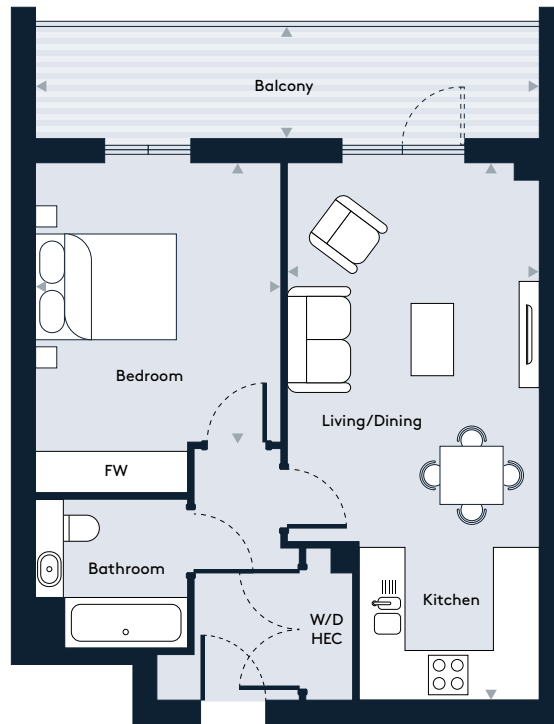

Apartment 8, Floor 2

1 Bedroom apartment

Walthamstow Gateway

A new destination by Solum

Key

W/D Washer/Dryer HEC Heating/Electrical Components
 FW Fitted Wardrobe

Dimensions

Room	mm	ft
Living / Dining / Kitchen	3584 x 7544	11'9" x 24'9"
Bedroom	3397 x 3938	11'1" x 12'11"
Balcony	7000 x 1456	22'11" x 4'9"
Total Internal Area	51.6 m²	555 sq ft

Floor Plate