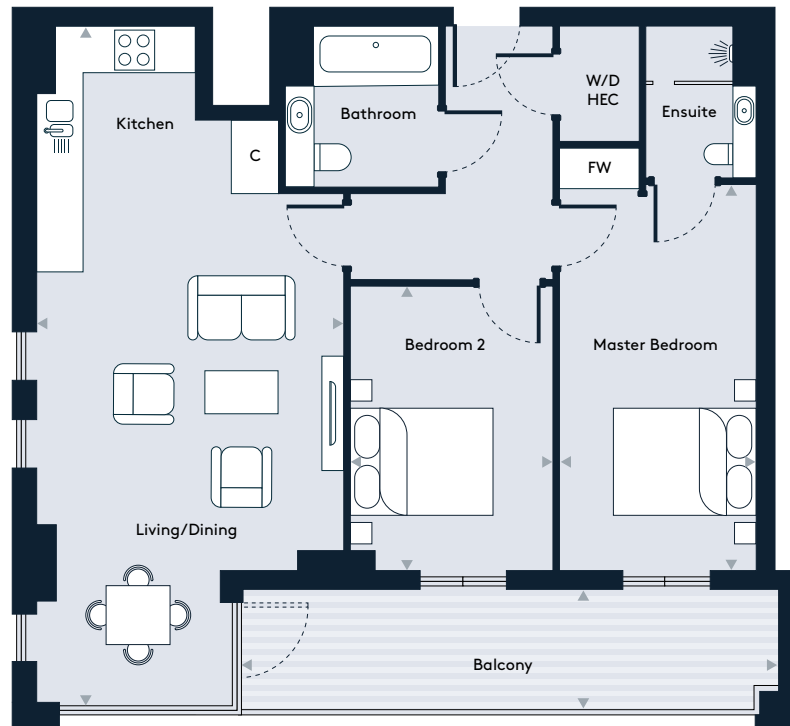

Apartment 76, Floor 11

2 Bedroom apartment

Walthamstow Gateway
A new destination by Solum

Key

W/D	Washer/Dryer	HEC	Heating/Electrical Components
FW	Fitted Wardrobe	C	Cupboard

Dimensions

Room	mm	ft
Living / Dining / Kitchen	4238 x 9228	13'10" x 30'3"
Master Bedroom	2757 x 5332	9'0" x 17'5"
Bedroom 2	2782 x 3915	9'1" x 12'10"
Balcony	7338 x 1391	24'0" x 4'6"
Total Internal Area	76.4 m²	822 sq ft

Floor Plate