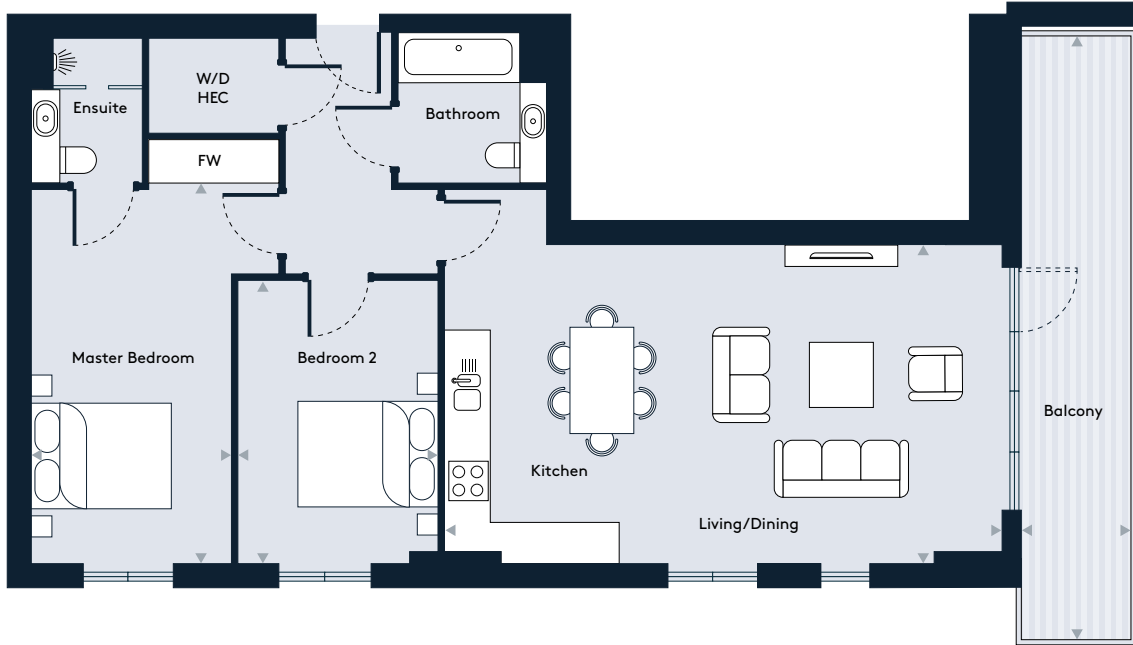

Apartment 74, Floor 11

2 Bedroom apartment

Walthamstow Gateway
A new destination by Solum

Key

W/D	Washer/Dryer	HEC	Heating/Electrical Components
FW	Fitted Wardrobe		

Dimensions

Room	mm	ft
Living / Dining / Kitchen	7855 x 4559	25'9" x 14'11"
Master Bedroom	2822 x 5347	9'3" x 17'6"
Bedroom 2	2800 x 4050	9'2" x 13'3"
Balcony	1362 x 8523	4'5" x 27'12"
Total Internal Area	82.5 m²	888 sq ft

Floor Plate