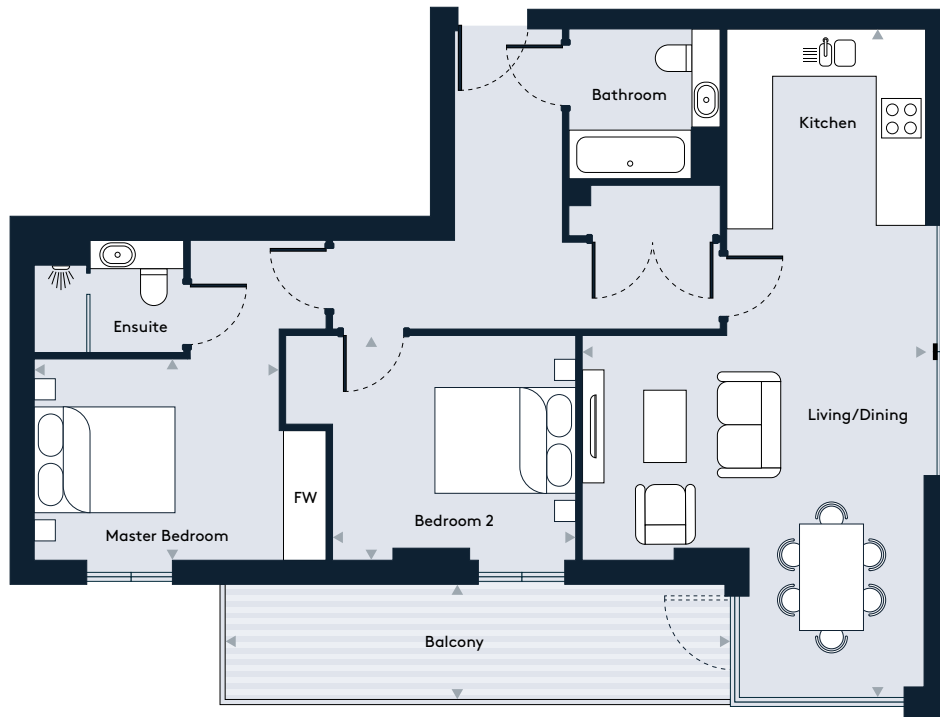

# Apartment 67, Floor 9

## 2 Bedroom apartment

**Walthamstow Gateway**  
A new destination by Solum

### Dimensions

Room	mm	ft
Living / Dining / Kitchen	4829 x 9227	15'10" x 30'3"
Master Bedroom	3453 x 2910	11'3" x 9'6"
Bedroom 2	3400 x 3250	11'1" x 10'7"
Balcony	6896 x 1391	22'7" x 4'6"
<b>Total Internal Area</b>	<b>79.8 m<sup>2</sup></b>	<b>859 sq ft</b>

### Floor Plate