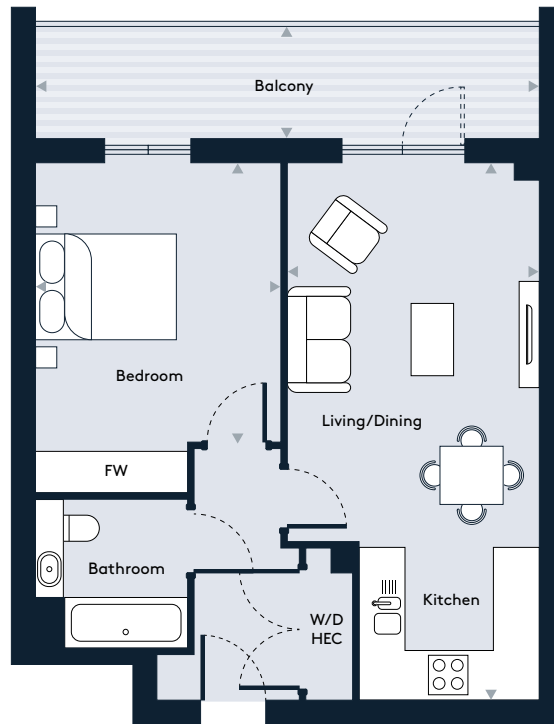

Apartment 65, Floor 9

1 Bedroom apartment

Walthamstow Gateway

A new destination by Solum

Key

W/D	Washer/Dryer	HEC	Heating/Electrical Components
FW	Fitted Wardrobe		

Dimensions

Room	mm	ft
Living / Dining / Kitchen	3612 x 7544	11'10" x 24'9"
Bedroom	3397 x 3938	11'1" x 12'11"
Balcony	7050 x 1396	23'1" x 4'7"
Total Internal Area	51.6 m²	555 sq ft

Floor Plate