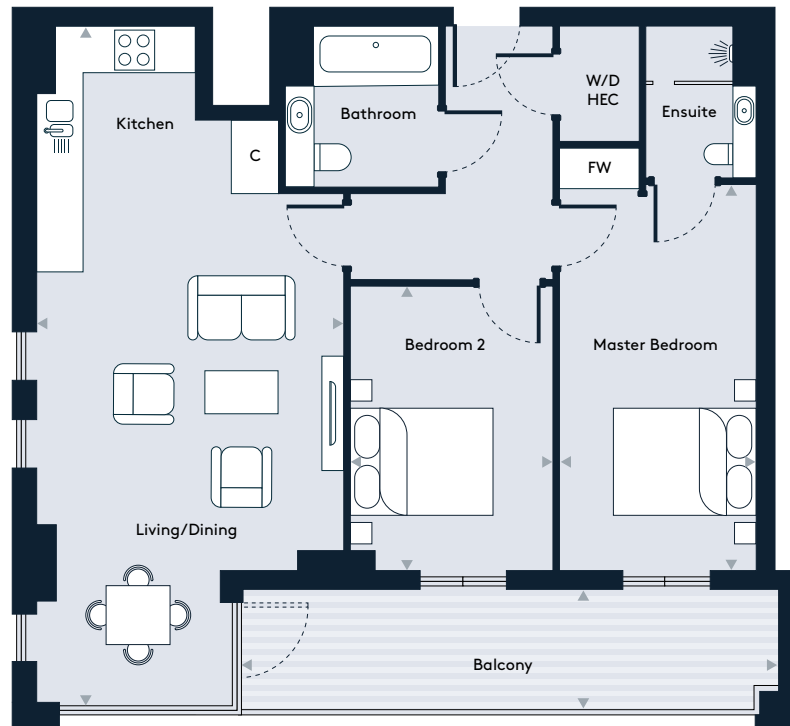

Apartment 62, Floor 9

2 Bedroom apartment

Walthamstow Gateway
A new destination by Solum

Key

W/D	Washer/Dryer	HEC	Heating/Electrical Components
FW	Fitted Wardrobe	C	Cupboard

Dimensions

Room	mm	ft
Living / Dining / Kitchen	3840 x 7547	12'7" x 24'9"
Master Bedroom	2967 x 4544	9'8" x 14'10"
Bedroom 2	2850 x 3245	9'4" x 10'7"
Balcony	1431 x 7445	4'8" x 24'5"
Total Internal Area	74.7 m²	804 sq ft

Floor Plate