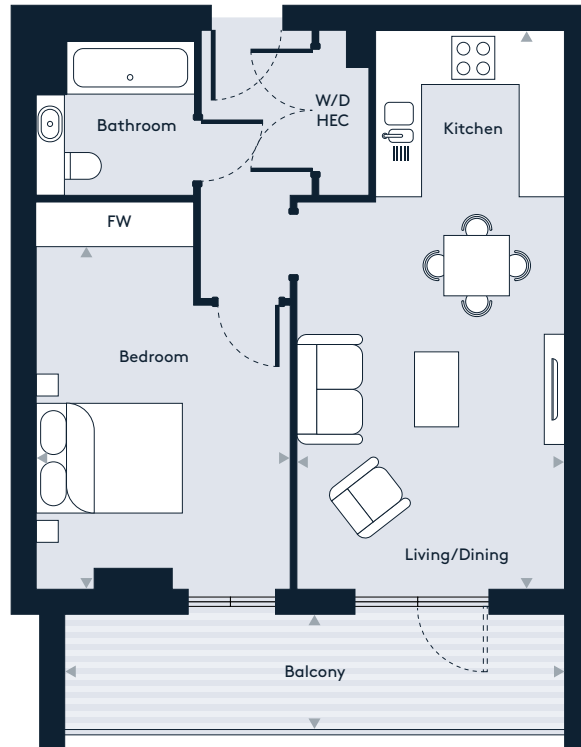

Apartment 61, Floor 9

1 Bedroom apartment

Walthamstow Gateway

A new destination by Solum

Key

W/D	Washer/Dryer	HEC	Heating/Electrical Components
FW	Fitted Wardrobe		

Dimensions

Room	mm	ft
Living / Dining / Kitchen	3609 x 7544	11'10" x 24'9"
Bedroom	3400 x 4617	11'1" x 15'1"
Balcony	6672 x 1451	21'10" x 4'9"
Total Internal Area	52.7 m²	567 sq ft

Floor Plate