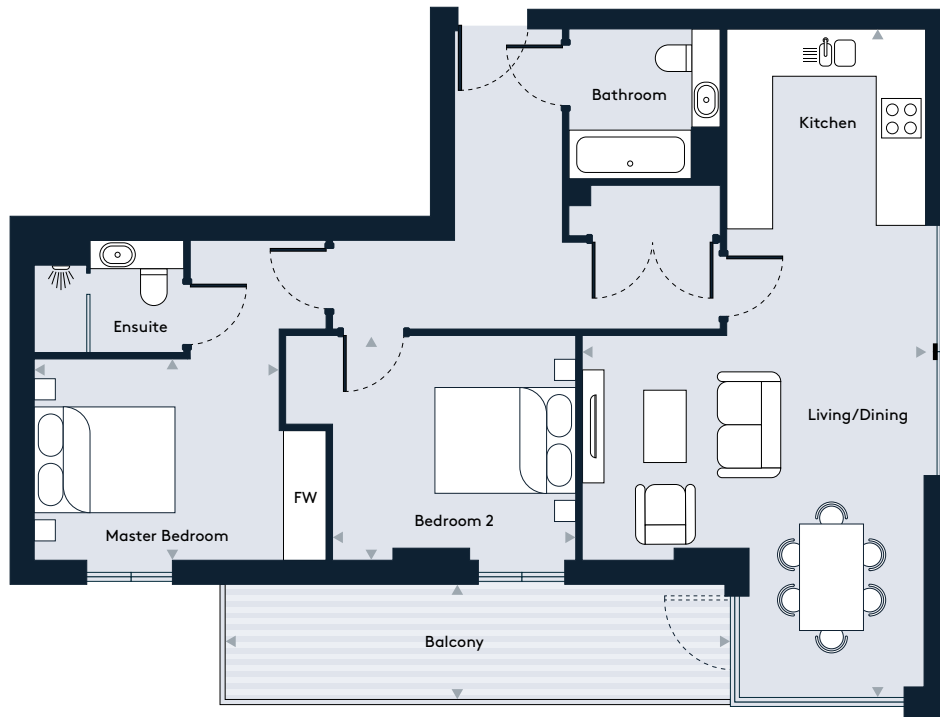

# Apartment 59, Floor 8

## 2 Bedroom apartment

**Walthamstow Gateway**  
A new destination by Solum

### Dimensions

Room	mm	ft
Living / Dining / Kitchen	4829 x 9227	15'10" x 30'3"
Master Bedroom	3453 x 2910	11'3" x 9'6"
Bedroom 2	3400 x 3250	11'1" x 10'7"
Balcony	6896 x 1391	22'7" x 4'6"
<b>Total Internal Area</b>	<b>79.8 m<sup>2</sup></b>	<b>859 sq ft</b>

### Floor Plate