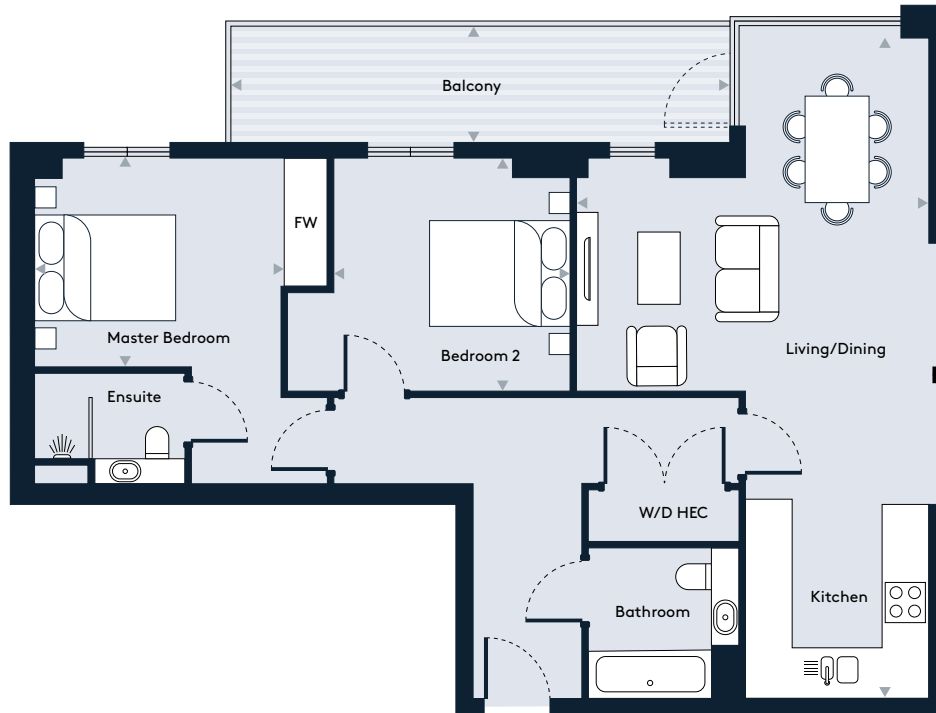

# Apartment 58, Floor 8

## 2 Bedroom apartment

**Walthamstow Gateway**  
A new destination by Solum

### Dimensions

Room	mm	ft
Living / Dining / Kitchen	4914 x 9228	16'1" x 30'3"
Master Bedroom	3453 x 2895	11'3" x 9'5"
Bedroom 2	3300 x 3245	10'9" x 10'7"
Balcony	6866 x 1396	22'6" x 4'6"
<b>Total Internal Area</b>	<b>78.8 m<sup>2</sup></b>	<b>848 sq ft</b>

### Floor Plate