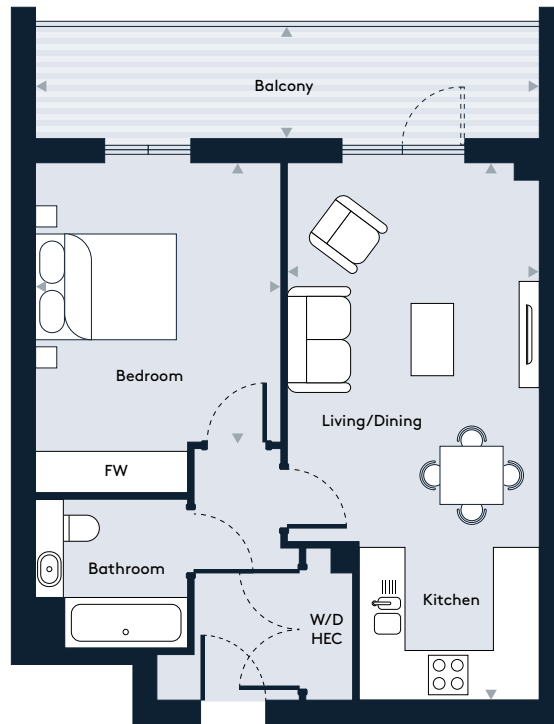

Apartment 57, Floor 8

1 Bedroom apartment

Walthamstow Gateway

A new destination by Solum

Key

W/D	Washer/Dryer	HEC	Heating/Electrical Components
FW	Fitted Wardrobe		

Dimensions

Room	mm	ft
Living / Dining / Kitchen	3612 x 7544	11'10" x 24'9"
Bedroom	3397 x 3938	11'1" x 12'11"
Balcony	7050 x 1396	23'1" x 4'7"
Total Internal Area	51.6 m²	555 sq ft

Floor Plate