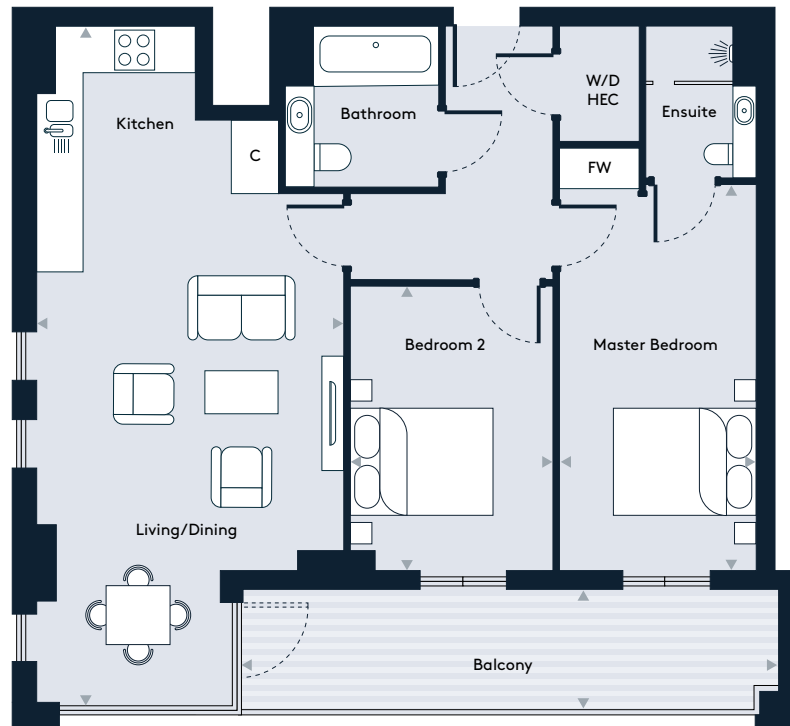

Apartment 54, Floor 8

2 Bedroom apartment

Walthamstow Gateway
A new destination by Solum

Key

W/D	Washer/Dryer	HEC	Heating/Electrical Components
FW	Fitted Wardrobe	C	Cupboard

Dimensions

Room	mm	ft
Living / Dining / Kitchen	3840 x 7547	12'7" x 24'9"
Master Bedroom	2967 x 4544	9'8" x 14'10"
Bedroom 2	2850 x 3245	9'4" x 10'7"
Balcony	1431 x 7445	4'8" x 24'5"
Total Internal Area	74.7 m²	804 sq ft

Floor Plate