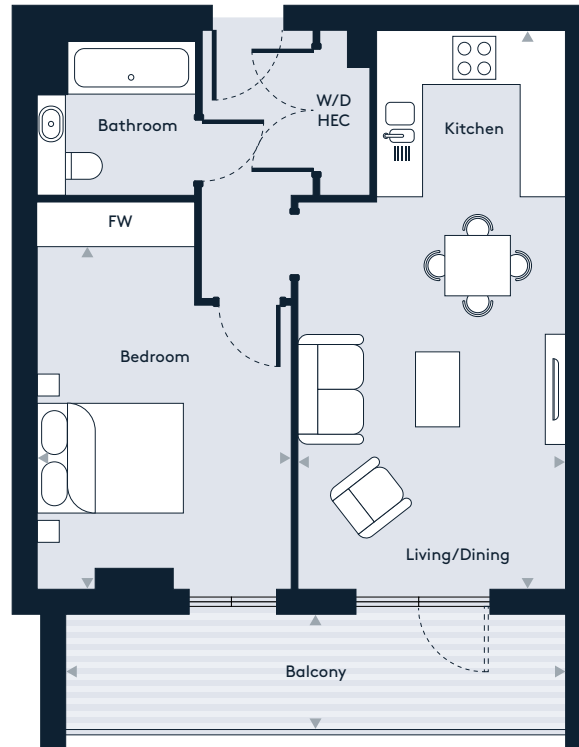

# Apartment 53, Floor 8

## 1 Bedroom apartment

**Walthamstow Gateway**

A new destination by Solum

### Dimensions

Room	mm	ft
Living / Dining / Kitchen	3609 x 7544	11'10" x 24'9"
Bedroom	3400 x 4617	11'1" x 15'1"
Balcony	6672 x 1451	21'10" x 4'9"
<b>Total Internal Area</b>	<b>52.7 m<sup>2</sup></b>	<b>567 sq ft</b>

### Floor Plate