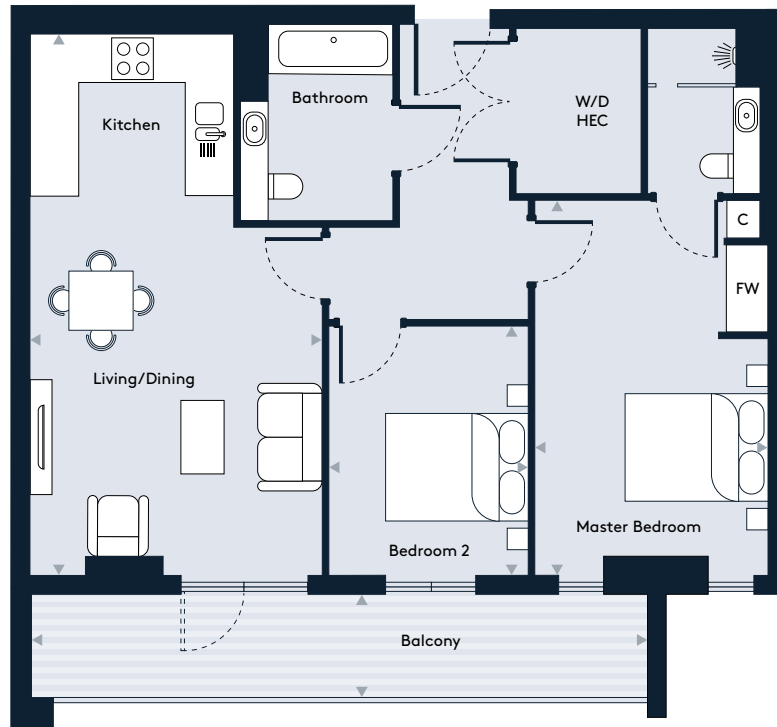

Apartment 52, Floor 8

2 Bedroom apartment

Walthamstow Gateway

A new destination by Solum

Key

W/D	Washer/Dryer	HEC	Heating/Electrical Components
FW	Fitted Wardrobe	C	Cupboard

Dimensions

Room	mm	ft
Living / Dining / Kitchen	4022 x 7469	13'2" x 24'6"
Master Bedroom	3200 x 5172	10'5" x 16'11"
Bedroom 2	2747 x 3446	9'0" x 11'3"
Balcony	8460 x 1381	27'9" x 4'6"
Total Internal Area	74.9 m²	806 sq ft

Floor Plate