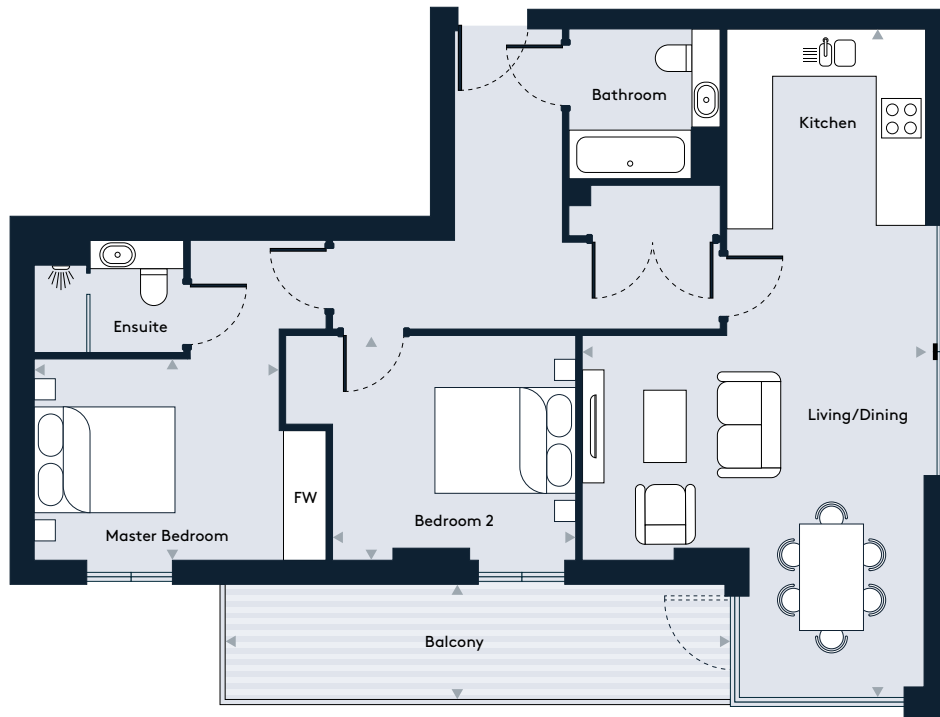

Apartment 51, Floor 7

2 Bedroom apartment

Walthamstow Gateway

A new destination by Solum

Key

W/D	Washer/Dryer	HEC	Heating/Electrical Components
FW	Fitted Wardrobe		

Dimensions

Room	mm	ft
Living / Dining / Kitchen	4829 x 9227	15'10" x 30'3"
Master Bedroom	3453 x 2910	11'3" x 9'6"
Bedroom 2	3400 x 3250	11'1" x 10'7"
Balcony	6896 x 1391	22'7" x 4'6"
Total Internal Area	79.8 m²	859 sq ft

Floor Plate