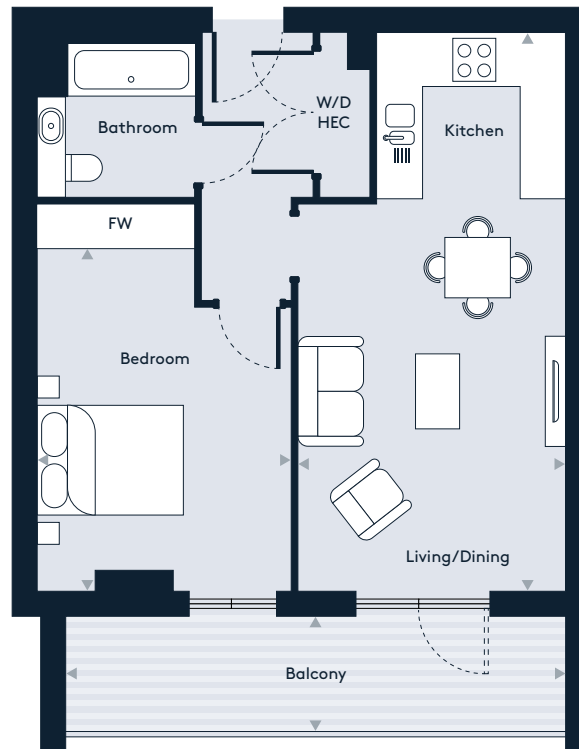

Apartment 5, Floor 2

1 Bedroom apartment

Walthamstow Gateway
A new destination by Solum

Key

W/D	Washer/Dryer	HEC	Heating/Electrical Components
FW	Fitted Wardrobe		

Dimensions

Room	mm	ft
Living / Dining / Kitchen	3609 x 7544	11'10" x 24'9"
Bedroom	3400 x 4617	11'1" x 15'1"
Balcony	6672 x 1451	21'10" x 4'9"
Total Internal Area	52.7 m²	567 sq ft

Floor Plate