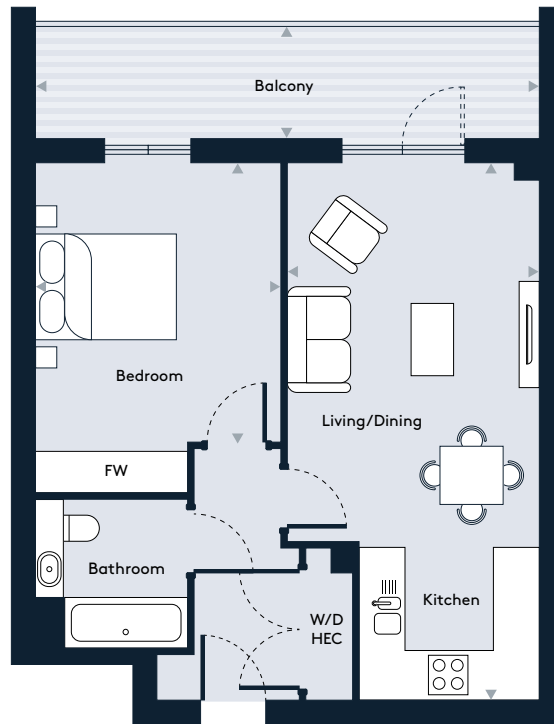

Apartment 48, Floor 7

1 Bedroom apartment

Walthamstow Gateway

A new destination by Solum

Key

W/D	Washer/Dryer	HEC	Heating/Electrical Components
FW	Fitted Wardrobe		

Dimensions

Room	mm	ft
Living / Dining / Kitchen	3584 x 7544	11'9" x 24'9"
Bedroom	3397 x 3938	11'1" x 12'11"
Balcony	7000 x 1456	22'11" x 4'9"
Total Internal Area	51.6 m²	555 sq ft

Floor Plate