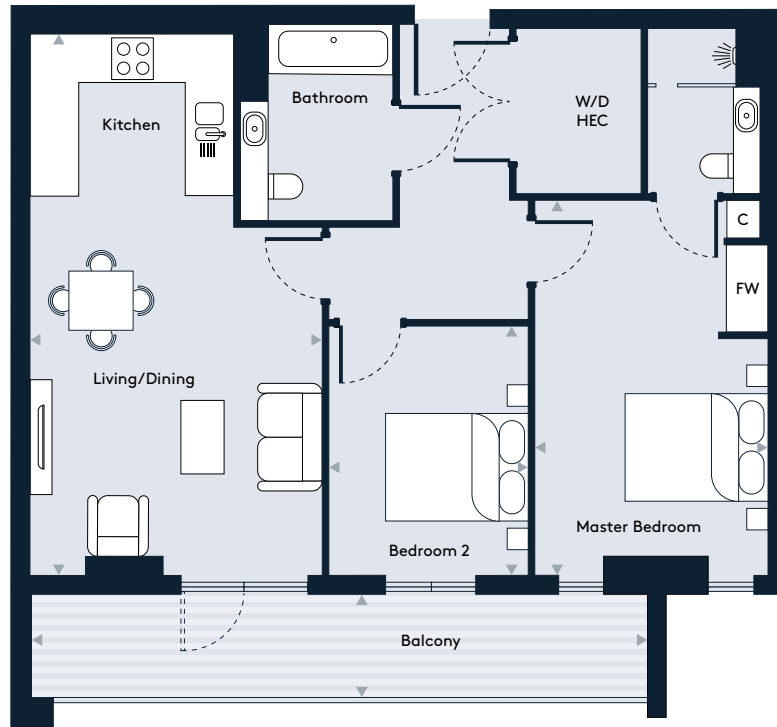

Apartment 44, Floor 7

2 Bedroom apartment

Walthamstow Gateway

A new destination by Solum

Key

W/D	Washer/Dryer	HEC	Heating/Electrical Components
FW	Fitted Wardrobe	C	Cupboard

Dimensions

Room	mm	ft
Living / Dining / Kitchen	4022 x 7469	13'2" x 24'6"
Master Bedroom	3200 x 5172	10'5" x 16'11"
Bedroom 2	2747 x 3446	9'0" x 11'3"
Balcony	8460 x 1381	27'9" x 4'6"
Total Internal Area	74.9 m²	806 sq ft

Floor Plate