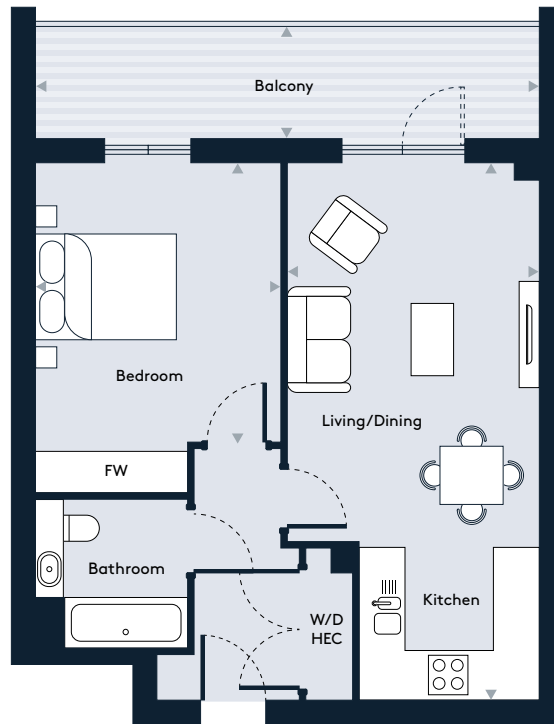

Apartment 41, Floor 6

1 Bedroom apartment

Walthamstow Gateway

A new destination by Solum

Key

W/D	Washer/Dryer	HEC	Heating/Electrical Components
FW	Fitted Wardrobe		

Dimensions

Room	mm	ft
Living / Dining / Kitchen	3612 x 7544	11'10" x 24'9"
Bedroom	3397 x 3938	11'1" x 12'11"
Balcony	7050 x 1396	23'1" x 4'7"
Total Internal Area	51.6 m²	555 sq ft

Floor Plate