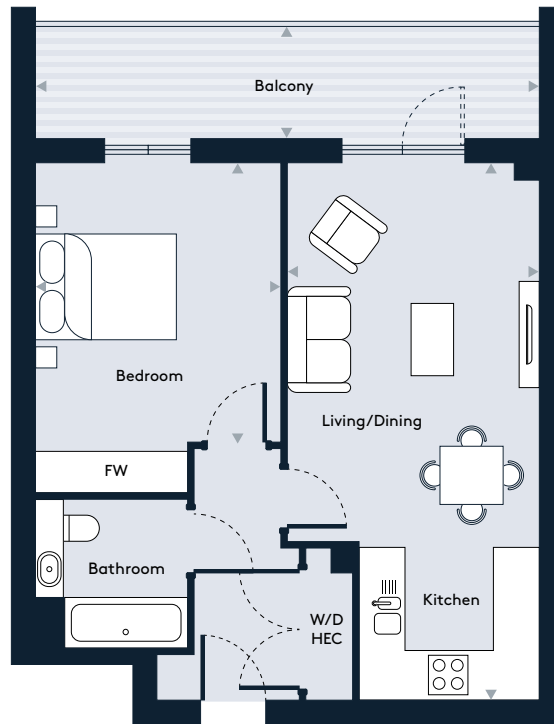

Apartment 40, Floor 6

1 Bedroom apartment

Walthamstow Gateway

A new destination by Solum

Key

W/D	Washer/Dryer	HEC	Heating/Electrical Components
FW	Fitted Wardrobe		

Dimensions

Room	mm	ft
Living / Dining / Kitchen	3584 x 7544	11'9" x 24'9"
Bedroom	3397 x 3938	11'1" x 12'11"
Balcony	7000 x 1456	22'11" x 4'9"
Total Internal Area	51.6 m²	555 sq ft

Floor Plate