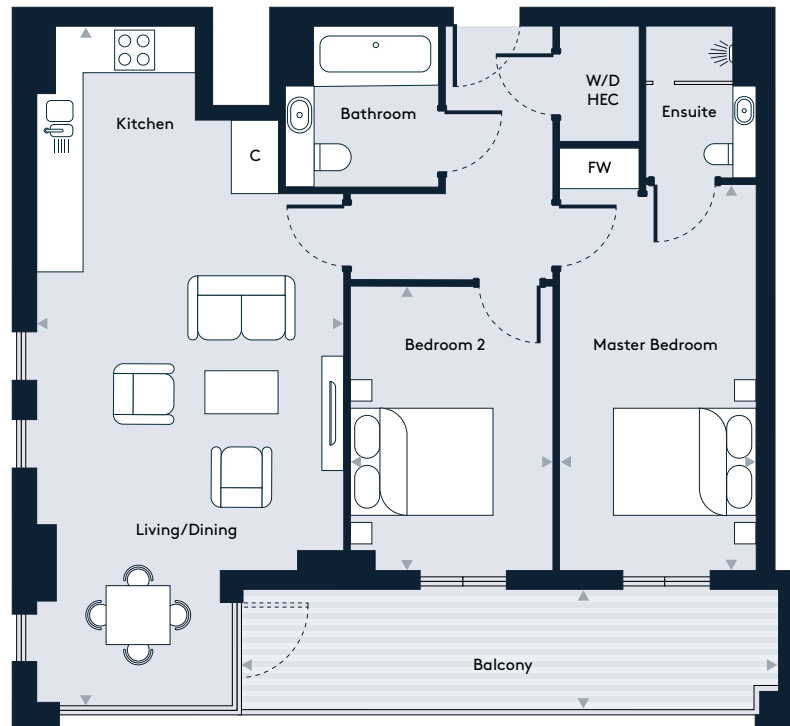

Apartment 38, Floor 6

2 Bedroom apartment

Walthamstow Gateway
A new destination by Solum

Key

W/D	Washer/Dryer	HEC	Heating/Electrical Components
FW	Fitted Wardrobe	C	Cupboard

Dimensions

Room	mm	ft
Living / Dining / Kitchen	3840 x 7547	12'7" x 24'9"
Master Bedroom	2967 x 4544	9'8" x 14'10"
Bedroom 2	2850 x 3245	9'4" x 10'7"
Balcony	1431 x 7445	4'8" x 24'5"
Total Internal Area	74.7 m²	804 sq ft

Floor Plate