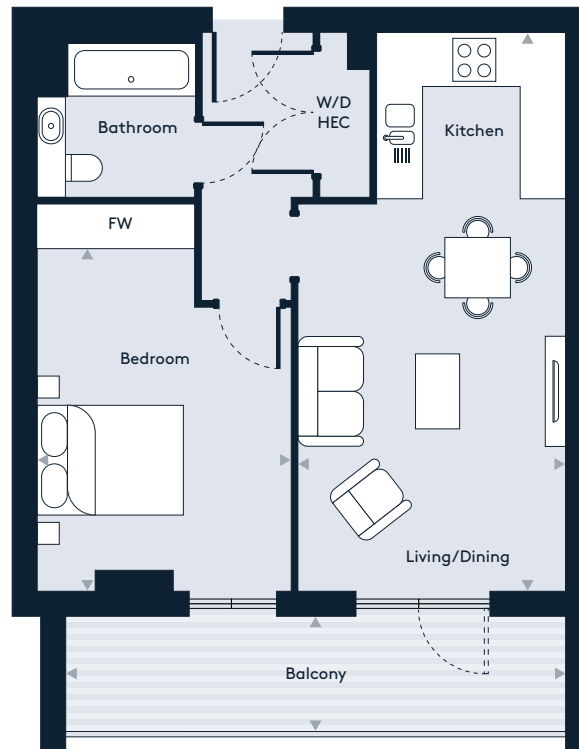

# Apartment 37, Floor 6

## 1 Bedroom apartment

**Walthamstow Gateway**

A new destination by Solum

### Dimensions

Room	mm	ft
Living / Dining / Kitchen	3609 x 7544	11'10" x 24'9"
Bedroom	3400 x 4617	11'1" x 15'1"
Balcony	6672 x 1451	21'10" x 4'9"
<b>Total Internal Area</b>	<b>52.7 m<sup>2</sup></b>	<b>567 sq ft</b>

### Floor Plate