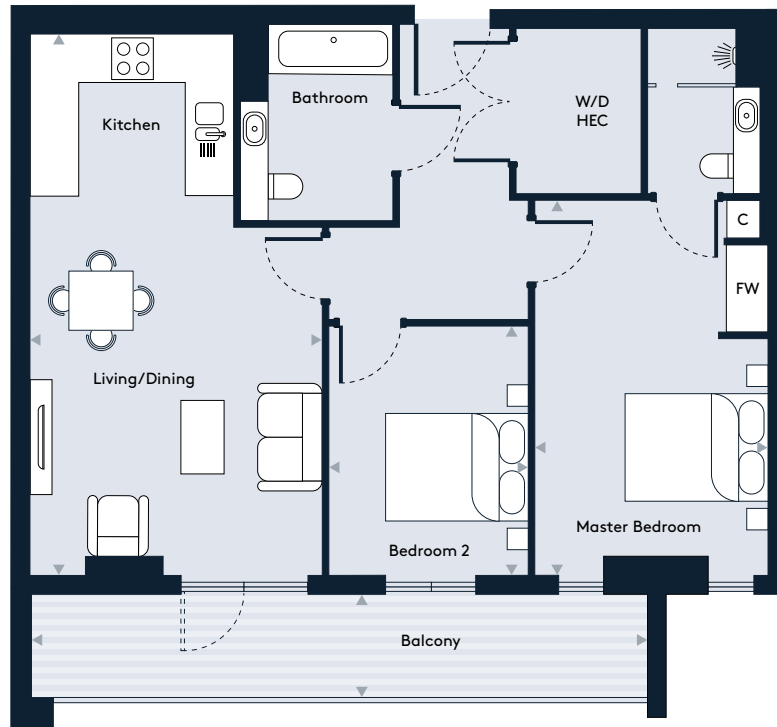

Apartment 36, Floor 6

2 Bedroom apartment

Walthamstow Gateway

A new destination by Solum

Key

W/D	Washer/Dryer	HEC	Heating/Electrical Components
FW	Fitted Wardrobe	C	Cupboard

Dimensions

Room	mm	ft
Living / Dining / Kitchen	4022 x 7469	13'2" x 24'6"
Master Bedroom	3200 x 5172	10'5" x 16'11"
Bedroom 2	2747 x 3446	9'0" x 11'3"
Balcony	8460 x 1381	27'9" x 4'6"
Total Internal Area	74.9 m²	806 sq ft

Floor Plate