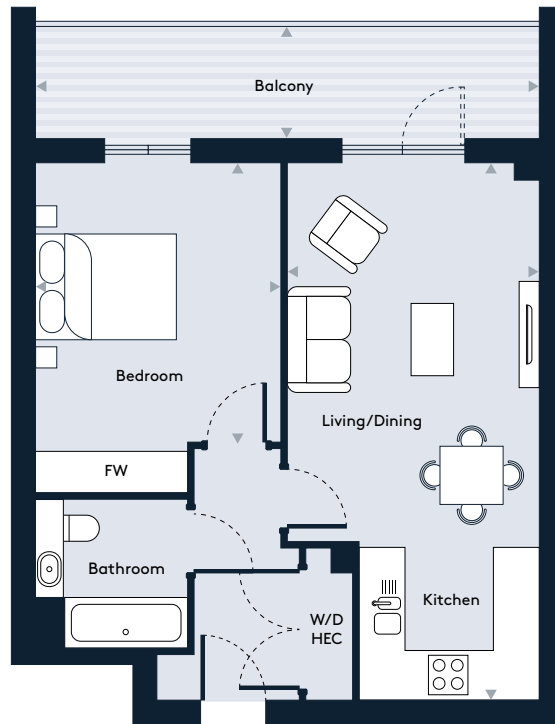

Apartment 33, Floor 5

1 Bedroom apartment

Walthamstow Gateway

A new destination by Solum

Key

W/D	Washer/Dryer	HEC	Heating/Electrical Components
FW	Fitted Wardrobe		

Dimensions

Room	mm	ft
Living / Dining / Kitchen	3612 x 7544	11'10" x 24'9"
Bedroom	3397 x 3938	11'1" x 12'11"
Balcony	7050 x 1396	23'1" x 4'7"
Total Internal Area	51.6 m²	555 sq ft

Floor Plate