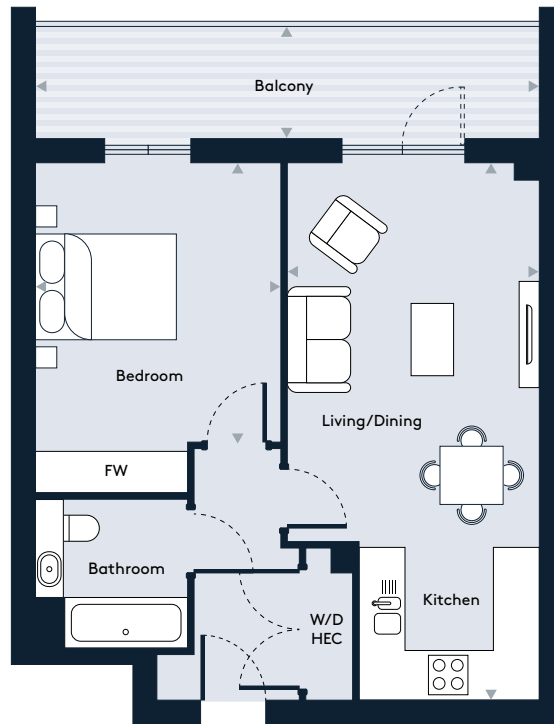

# Apartment 32, Floor 5

## 1 Bedroom apartment

**Walthamstow Gateway**

A new destination by Solum

### Dimensions

Room	mm	ft
Living / Dining / Kitchen	3584 x 7544	11'9" x 24'9"
Bedroom	3397 x 3938	11'1" x 12'11"
Balcony	7000 x 1456	22'11" x 4'9"
<b>Total Internal Area</b>	<b>51.6 m<sup>2</sup></b>	<b>555 sq ft</b>

### Floor Plate