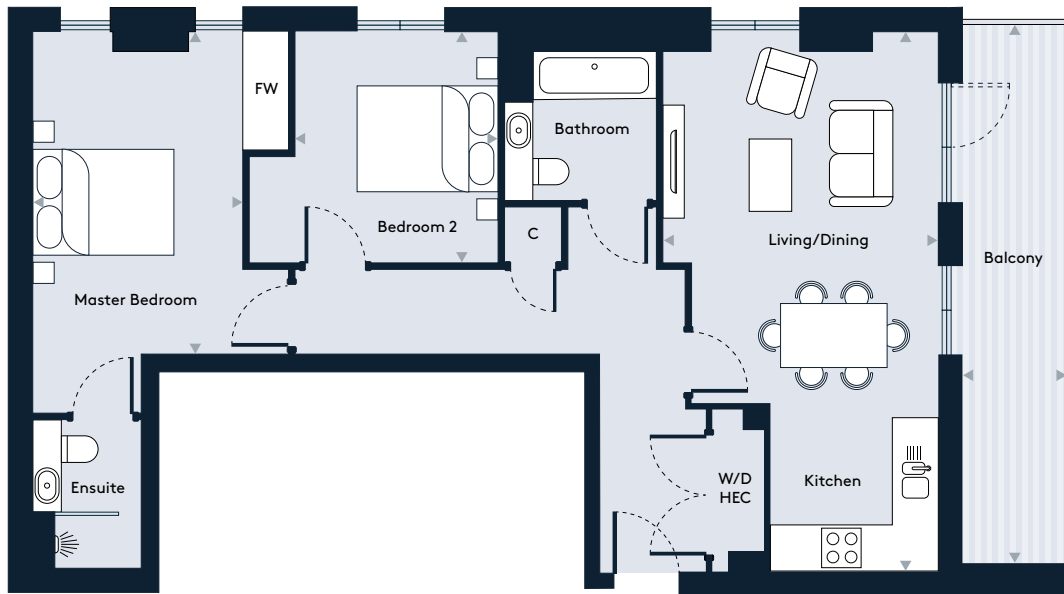

Apartment 3, Floor 1

2 Bedroom apartment

Walthamstow Gateway
A new destination by Solum

Key

W/D	Washer/Dryer	HEC	Heating/Electrical Components
FW	Fitted Wardrobe	C	Cupboard

Dimensions

Room	mm	ft
Living / Dining / Kitchen	3840 x 7547	12'7" x 24'9"
Master Bedroom	2967 x 4544	9'8" x 14'10"
Bedroom 2	2850 x 3245	9'4" x 10'7"
Balcony	1431 x 7445	4'8" x 24'5"
Total Internal Area	74.7 m²	804 sq ft

Floor Plate