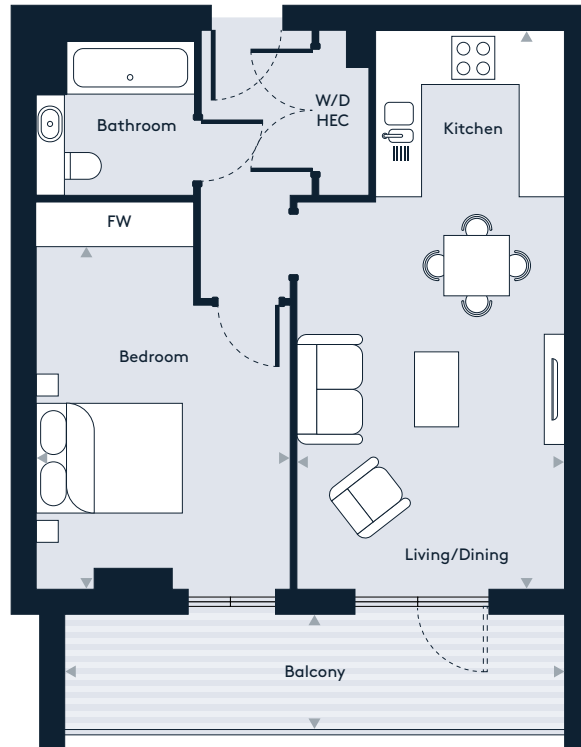

Apartment 29, Floor 5

1 Bedroom apartment

Walthamstow Gateway

A new destination by Solum

Key

W/D	Washer/Dryer	HEC	Heating/Electrical Components
FW	Fitted Wardrobe		

Dimensions

Room	mm	ft
Living / Dining / Kitchen	3609 x 7544	11'10" x 24'9"
Bedroom	3400 x 4617	11'1" x 15'1"
Balcony	6672 x 1451	21'10" x 4'9"
Total Internal Area	52.7 m²	567 sq ft

Floor Plate