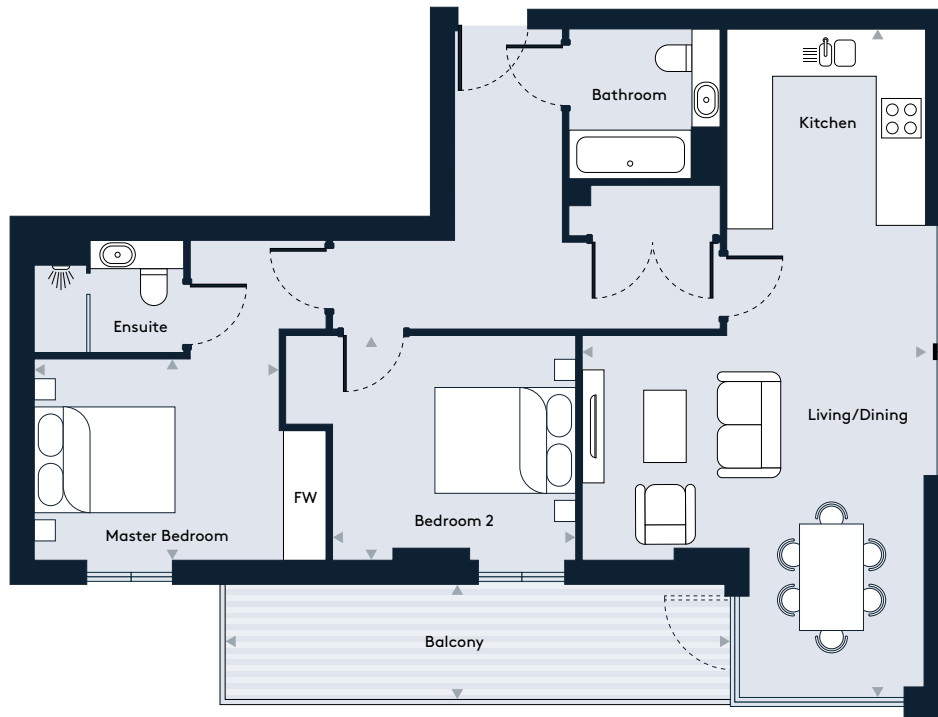

Apartment 27, Floor 4

2 Bedroom apartment

Walthamstow Gateway
A new destination by Solum

Key

W/D	Washer/Dryer	HEC	Heating/Electrical Components
FW	Fitted Wardrobe		

Dimensions

Room	mm	ft
Living / Dining / Kitchen	4829 x 9227	15'10" x 30'3"
Master Bedroom	3453 x 2910	11'3" x 9'6"
Bedroom 2	3400 x 3250	11'1" x 10'7"
Balcony	6896 x 1391	22'7" x 4'6"
Total Internal Area	79.8 m²	859 sq ft

Floor Plate