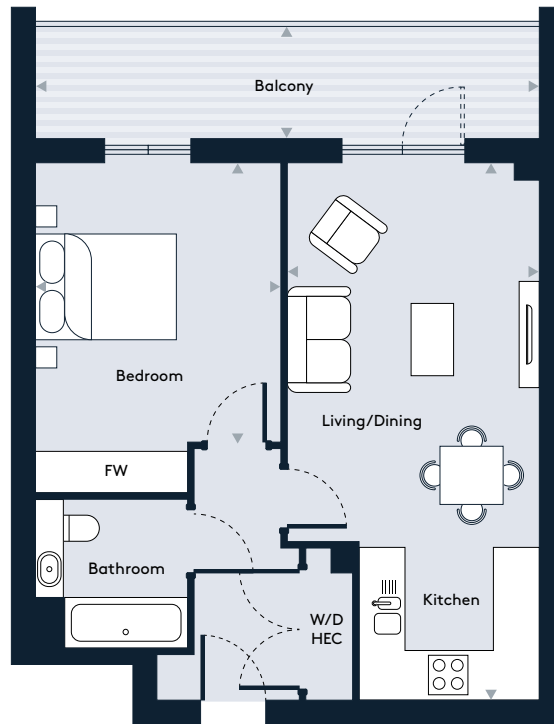

Apartment 25, Floor 4

1 Bedroom apartment

Walthamstow Gateway

A new destination by Solum

Key

W/D	Washer/Dryer	HEC	Heating/Electrical Components
FW	Fitted Wardrobe		

Dimensions

Room	mm	ft
Living / Dining / Kitchen	3612 x 7544	11'10" x 24'9"
Bedroom	3397 x 3938	11'1" x 12'11"
Balcony	7050 x 1396	23'1" x 4'7"
Total Internal Area	51.6 m²	555 sq ft

Floor Plate