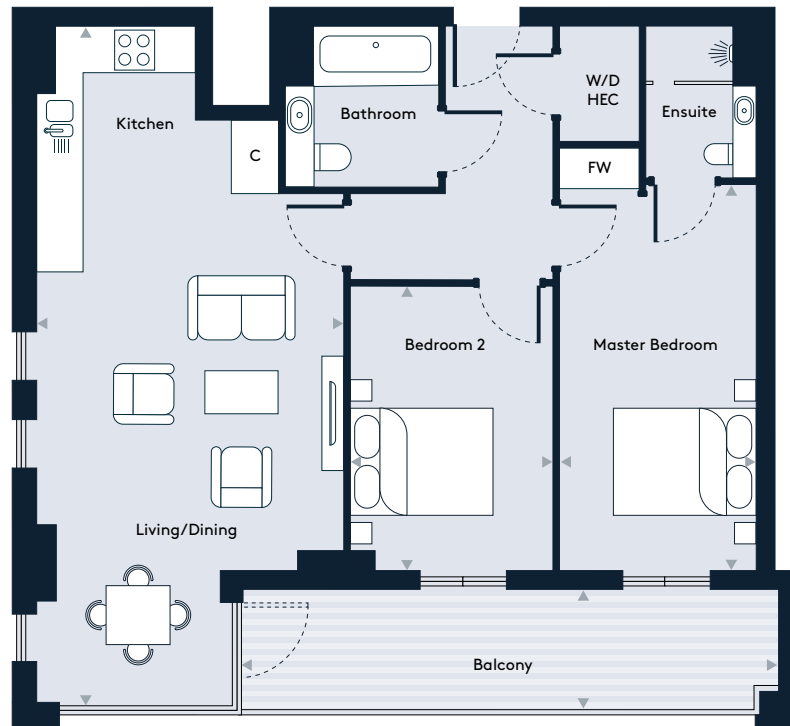

Apartment 22, Floor 4

2 Bedroom apartment

Walthamstow Gateway

A new destination by Solum

Key

W/D	Washer/Dryer	HEC	Heating/Electrical Components
FW	Fitted Wardrobe	C	Cupboard

Dimensions

Room	mm	ft
Living / Dining / Kitchen	3840 x 7547	12'7" x 24'9"
Master Bedroom	2967 x 4544	9'8" x 14'10"
Bedroom 2	2850 x 3245	9'4" x 10'7"
Balcony	1431 x 7445	4'8" x 24'5"
Total Internal Area	74.7 m²	804 sq ft

Floor Plate