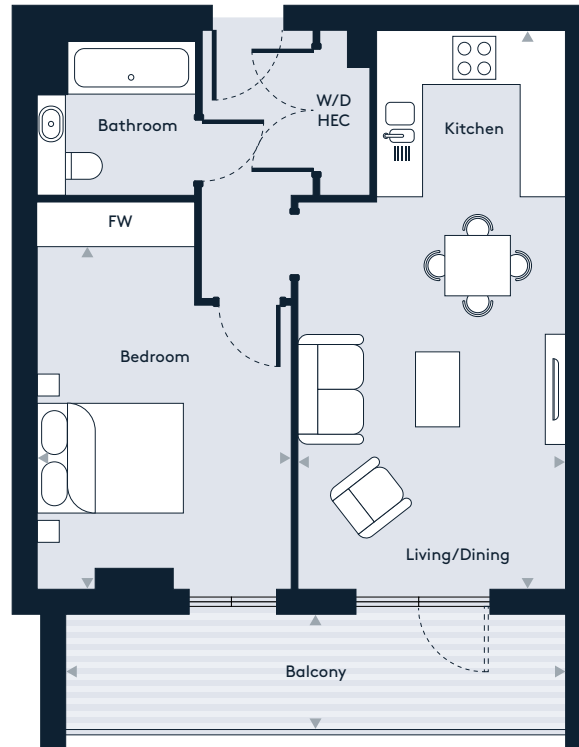

Apartment 21, Floor 4

1 Bedroom apartment

Walthamstow Gateway

A new destination by Solum

Key

W/D	Washer/Dryer	HEC	Heating/Electrical Components
FW	Fitted Wardrobe		

Dimensions

Room	mm	ft
Living / Dining / Kitchen	3609 x 7544	11'10" x 24'9"
Bedroom	3400 x 4617	11'1" x 15'1"
Balcony	6672 x 1451	21'10" x 4'9"
Total Internal Area	52.7 m²	567 sq ft

Floor Plate