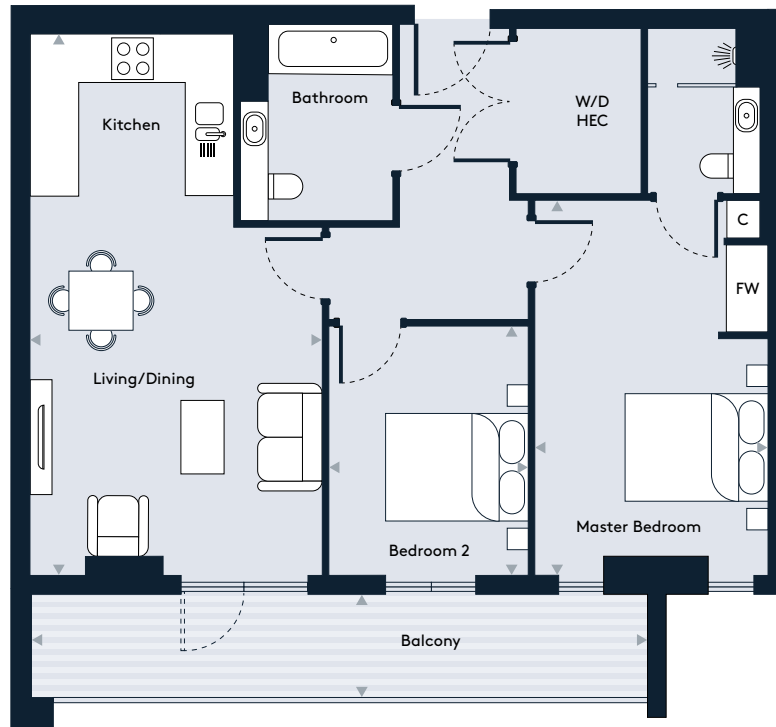

Apartment 20, Floor 4

2 Bedroom apartment

Walthamstow Gateway

A new destination by Solum

Key

W/D	Washer/Dryer	HEC	Heating/Electrical Components
FW	Fitted Wardrobe	C	Cupboard

Dimensions

Room	mm	ft
Living / Dining / Kitchen	4022 x 7469	13'2" x 24'6"
Master Bedroom	3200 x 5172	10'5" x 16'11"
Bedroom 2	2747 x 3446	9'0" x 11'3"
Balcony	8460 x 1381	27'9" x 4'6"
Total Internal Area	74.9 m²	806 sq ft

Floor Plate