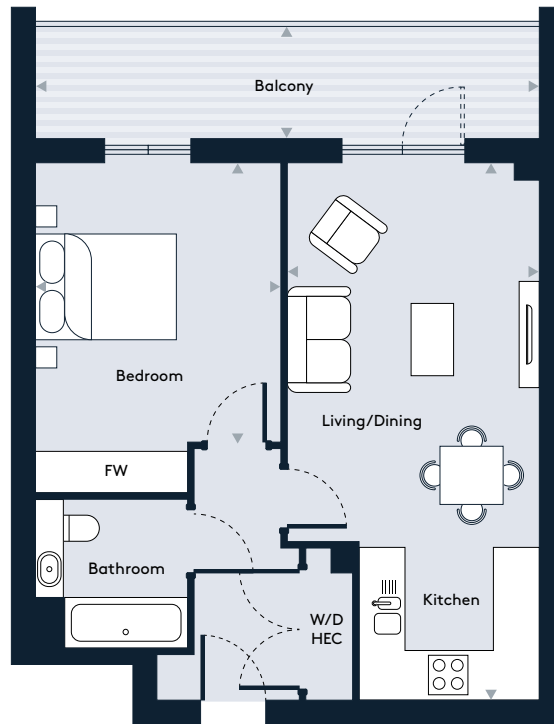

Apartment 17, Floor 3

1 Bedroom apartment

Walthamstow Gateway

A new destination by Solum

Key

W/D	Washer/Dryer	HEC	Heating/Electrical Components
FW	Fitted Wardrobe		

Dimensions

Room	mm	ft
Living / Dining / Kitchen	3612 x 7544	11'10" x 24'9"
Bedroom	3397 x 3938	11'1" x 12'11"
Balcony	7050 x 1396	23'1" x 4'7"
Total Internal Area	51.6 m²	555 sq ft

Floor Plate