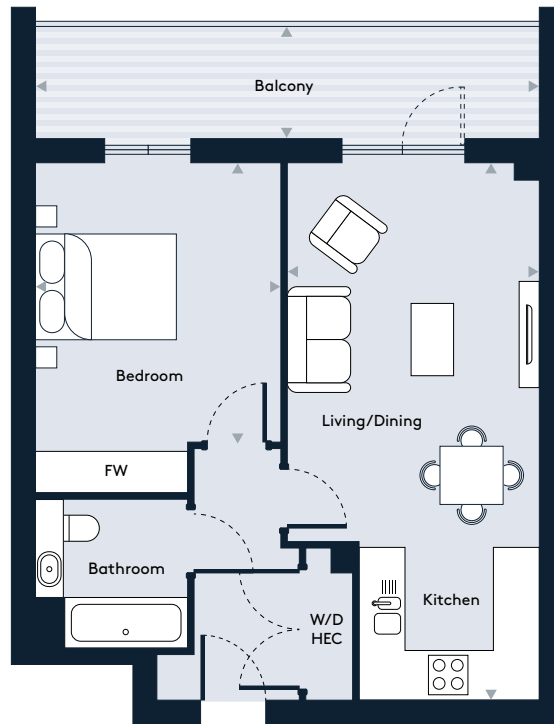

Apartment 16, Floor 3

1 Bedroom apartment

Walthamstow Gateway

A new destination by Solum

Key

W/D	Washer/Dryer	HEC	Heating/Electrical Components
FW	Fitted Wardrobe		

Dimensions

Room	mm	ft
Living / Dining / Kitchen	3584 x 7544	11'9" x 24'9"
Bedroom	3397 x 3938	11'1" x 12'11"
Balcony	7000 x 1456	22'11" x 4'9"
Total Internal Area	51.6 m²	555 sq ft

Floor Plate