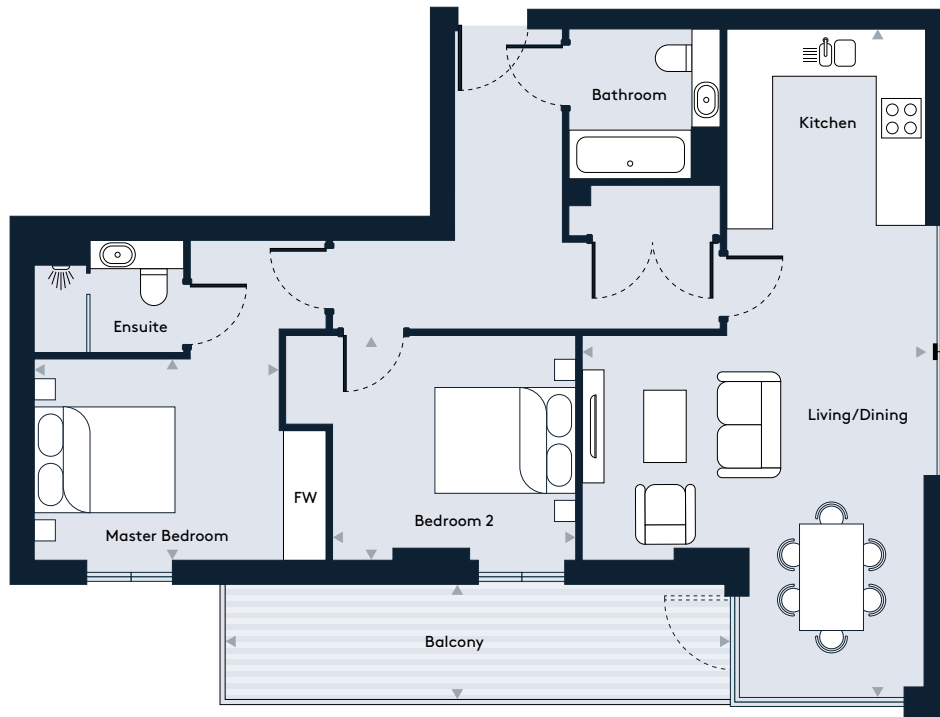

Apartment 11, Floor 2

2 Bedroom apartment

Walthamstow Gateway
A new destination by Solum

Key

W/D	Washer/Dryer	HEC	Heating/Electrical Components
FW	Fitted Wardrobe		

Dimensions

Room	mm	ft
Living / Dining / Kitchen	4829 x 9227	15'10" x 30'3"
Master Bedroom	3453 x 2910	11'3" x 9'6"
Bedroom 2	3400 x 3250	11'1" x 10'7"
Balcony	6896 x 1391	22'7" x 4'6"
Total Internal Area	79.8 m²	859 sq ft

Floor Plate