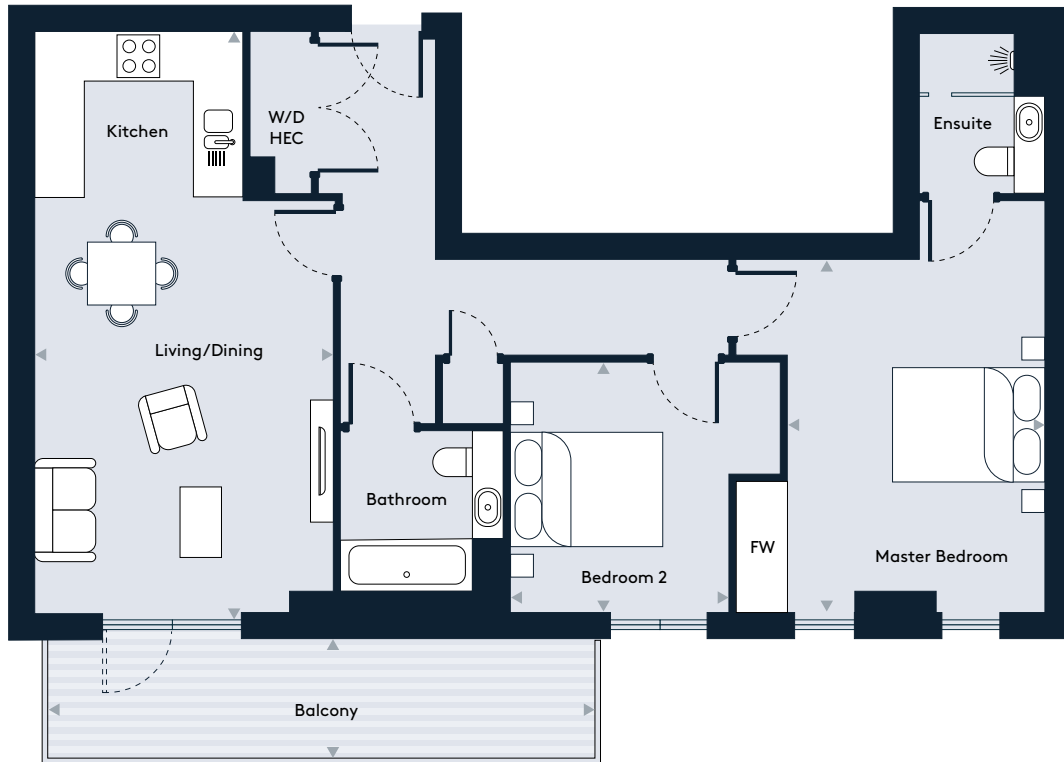

Apartment 1, Floor 1

2 Bedroom apartment

Walthamstow Gateway
A new destination by Solum

Key

W/D	Washer/Dryer	HEC	Heating/Electrical Components
FW	Fitted Wardrobe		

Dimensions

Room	mm	ft
Living / Dining / Kitchen	3910 x 7544	12'9" x 24'9"
Master Bedroom	3352 x 4559	10'11" x 14'11"
Bedroom 2	2815 x 3260	9'2" x 10'8"
Balcony	6921 x 1421	22'8" x 4'7"
Total Internal Area	78.6 m²	846 sq ft

Floor Plate