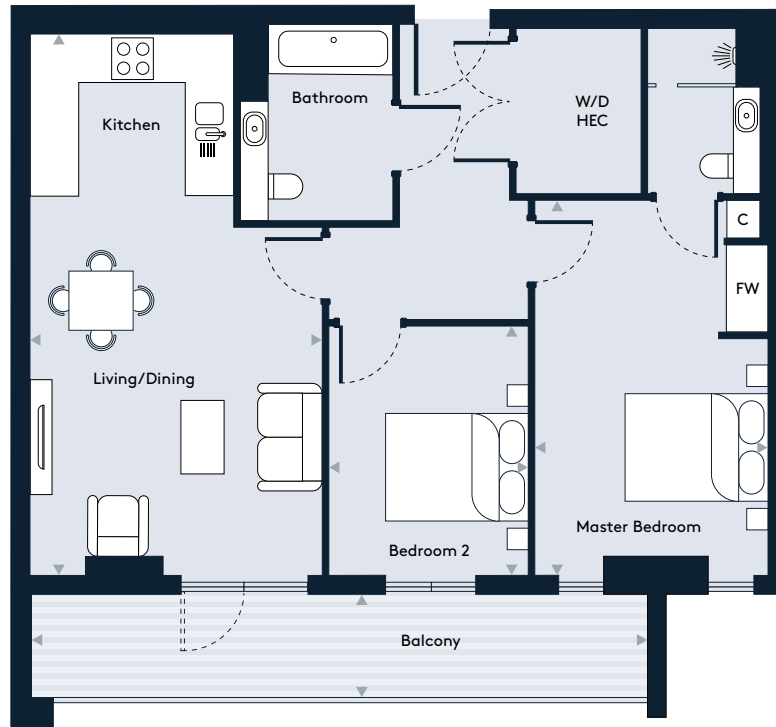

Apartment 4, Floor 2

2 Bedroom apartment

Walthamstow
Gateway

A new destination by Solum

Key

W/D	Washer/Dryer	HEC	Heating/Electrical Components
FW	Fitted Wardrobe	C	Cupboard

Dimensions

Room	mm	ft
Living / Dining / Kitchen	4022 x 7469	13'2" x 24'6"
Master Bedroom	3200 x 5172	10'5" x 16'11"
Bedroom 2	2747 x 3446	9'0" x 11'3"
Balcony	8460 x 1381	27'9" x 4'6"
Total Internal Area	74.9 m²	806 sq ft

Floor Plate